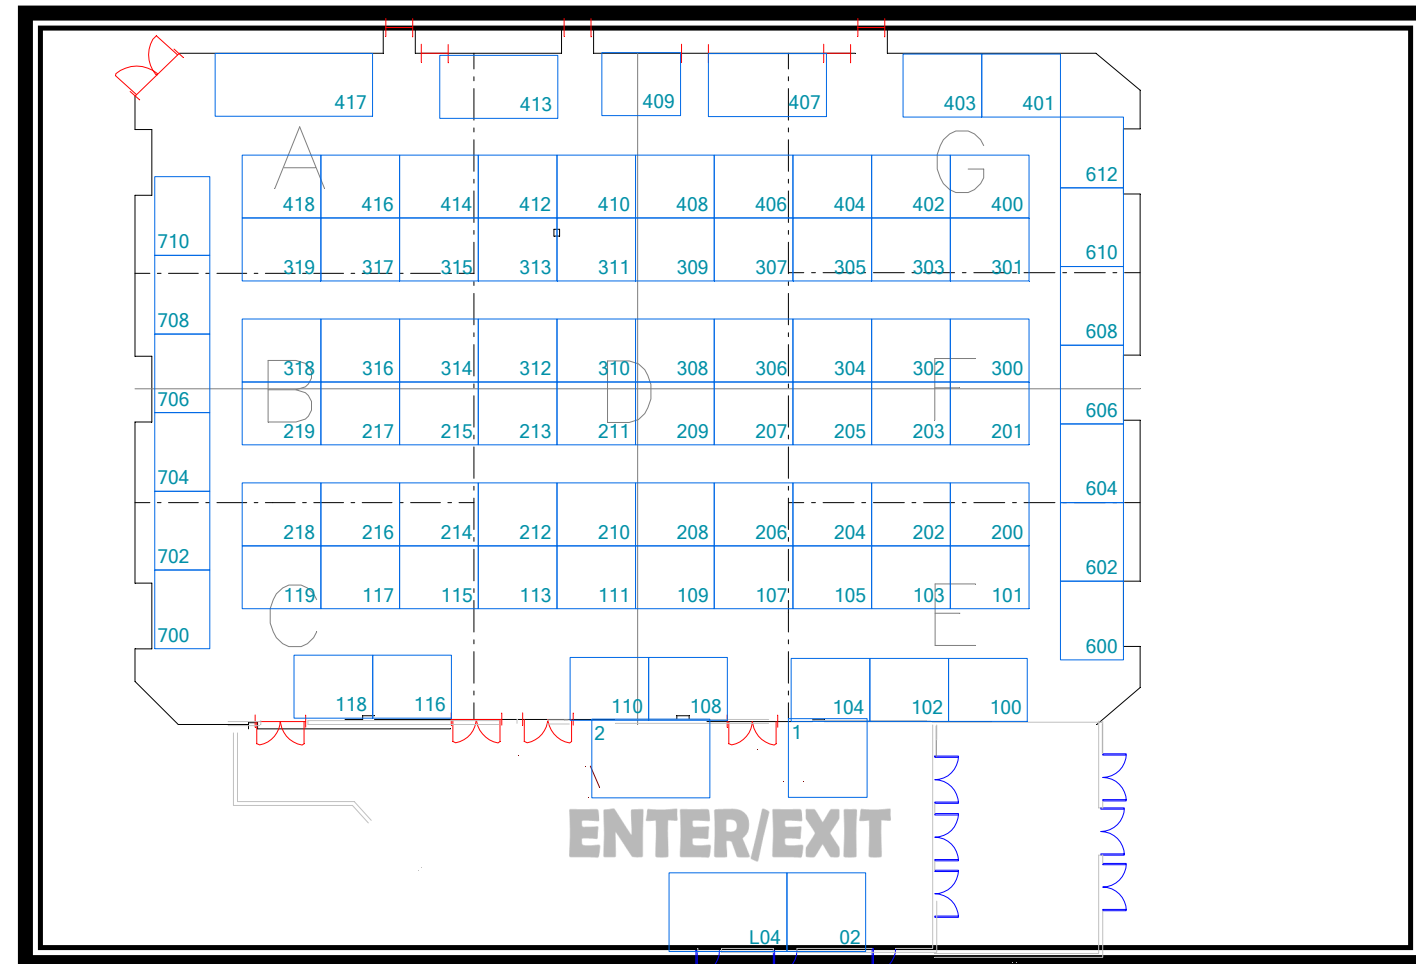

MARCH 10 & 11, 2018

Sheraton Lisle Hotel

3000 Warrenville Rd, Lisle, IL 60532

Show Hours: SAT & SUN 10A-5PM

Set Up: FRI 12-5pm Take Down: SUN 5-7pm

Any Size Booth Available! Starting at 10x8

The Home Show—Since 1986 630-385-4000 ww.ChicagoHomeShow.net