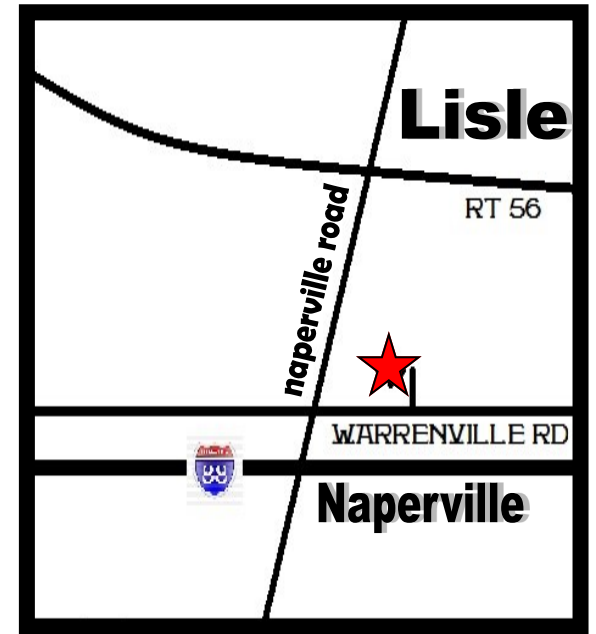

MARCH 10 & 11, 2018

Sheraton Lisle Hotel

3000 Warrenville Rd, Lisle, IL 60532

Show Hours: SAT & SUN 10A-5PM

Set Up: FRI 12-5pm Take Down: SUN 5-7pm

Any Size Booth Available! Starting at 10x8

The Home Show—Since 1986 630-385-4000 ww.ChicagoHomeShow.net